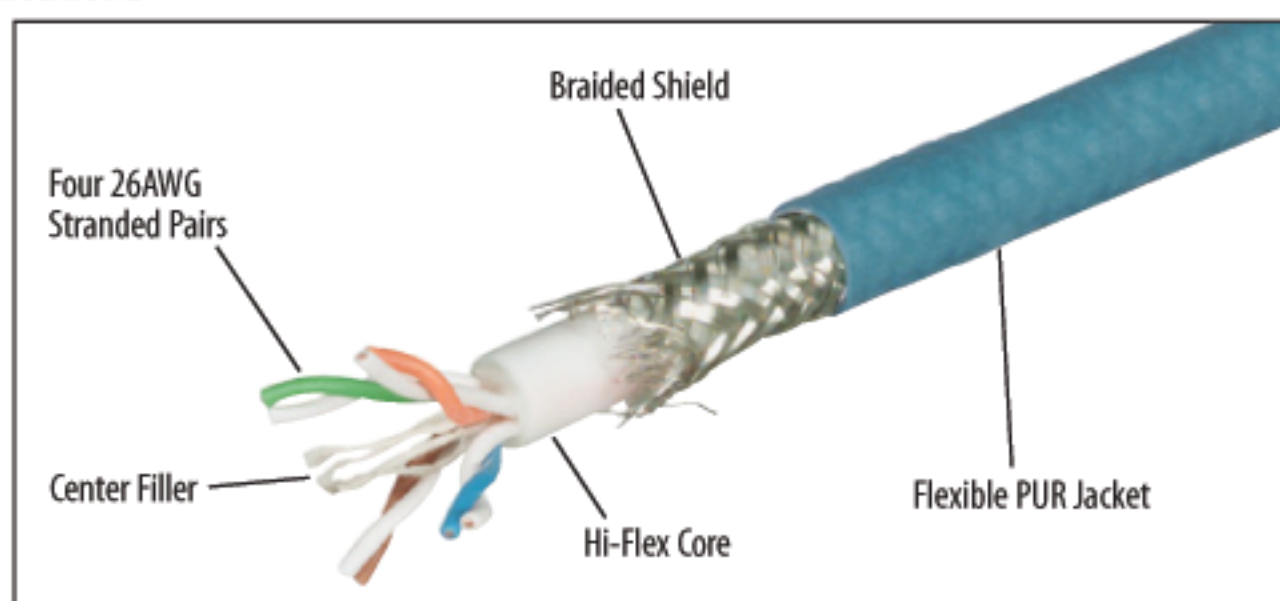

Hi-Flex Oil Resistant Category 5E Patch Cables for Industrial Automation Applications

With Ethernet connections now commonplace on PLCs and factory equipment, regular patch cables will not cut it for continuous usage. L-com's line of Hi-Flex oil resistant patch cables is the best solution when true ruggedness is required. With a low friction PUR jacket and a specially designed foamed core, these cables can handle the extreme abuse of constant motion (over a million cycles). L-com's unique 360-degree crimped strain relief ensures this connection remains solid and the termination does not get damaged.