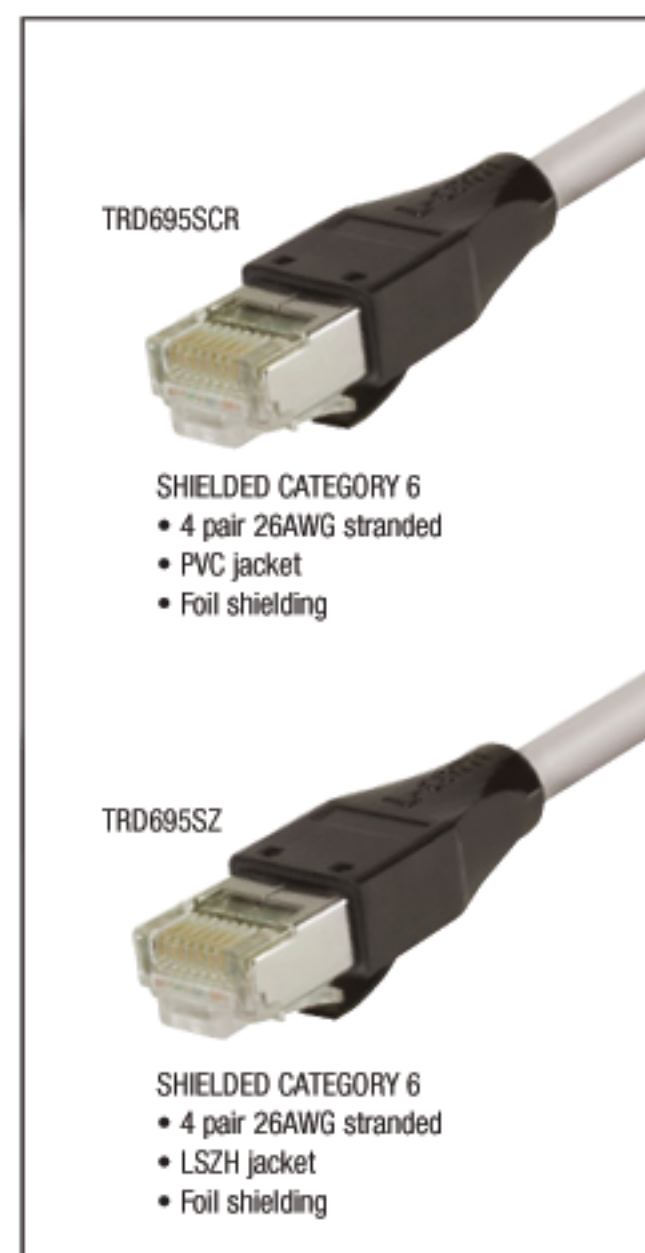

Premium Category 6 RJ45 to RJ45 Shielded Patch Cables

Over the past couple of years, Category 6 performance has become the primary choice when installing new network cabling. With high bandwidth applications on the rise and network systems venturing into new areas such as factory environments, the need for shielded Cat 6 cable has also increased. L-com has stepped up to this new demand and created a line of high performance Cat 6 patch cables that feature a 100% foil shield and the option of either a PVC or Low Smoke Zero Halogen (LSZH) jacket.

Item #	Description	Color

Category 6 Shielded Patch Cables with PVC Jacket

This series features a RoHS compliant PVC jacket and a 100% foil shield. The four pair 26AWG stranded Cat 6 cable is terminated with L-com's unique shielded Cat 6 plugs, with a fully crimped shield termination that doubles as a strain relief.

TRD695SCR-1	Shielded Cat. 6 Patch Cable, RJ45 / RJ45, 1.0 ft	Lt. Gray
TRD695SCR-2	Shielded Cat. 6 Patch Cable, RJ45 / RJ45, 2.0 ft	Lt. Gray
TRD695SCR-3	Shielded Cat. 6 Patch Cable, RJ45 / RJ45, 3.0 ft	Lt. Gray
TRD695SCR-5	Shielded Cat. 6 Patch Cable, RJ45 / RJ45, 5.0 ft	Lt. Gray
TRD695SCR-7	Shielded Cat. 6 Patch Cable, RJ45 / RJ45, 7.0 ft	Lt. Gray
TRD695SCR-10	Shielded Cat. 6 Patch Cable, RJ45 / RJ45, 10.0 ft	Lt. Gray
TRD695SCR-15	Shielded Cat. 6 Patch Cable, RJ45 / RJ45, 15.0 ft	Lt. Gray
TRD695SCR-25	Shielded Cat. 6 Patch Cable, RJ45 / RJ45, 25.0 ft	Lt. Gray
TRD695SCR-50	Shielded Cat. 6 Patch Cable, RJ45 / RJ45, 50.0 ft	Lt. Gray
TRD695SCR-75	Shielded Cat. 6 Patch Cable, RJ45 / RJ45, 75.0 ft	Lt. Gray
TRD695SCR-100	Shielded Cat. 6 Patch Cable, RJ45 / RJ45, 100.0 ft	Lt. Gray

Category 6 Shielded Patch Cables with LSZH Jacket