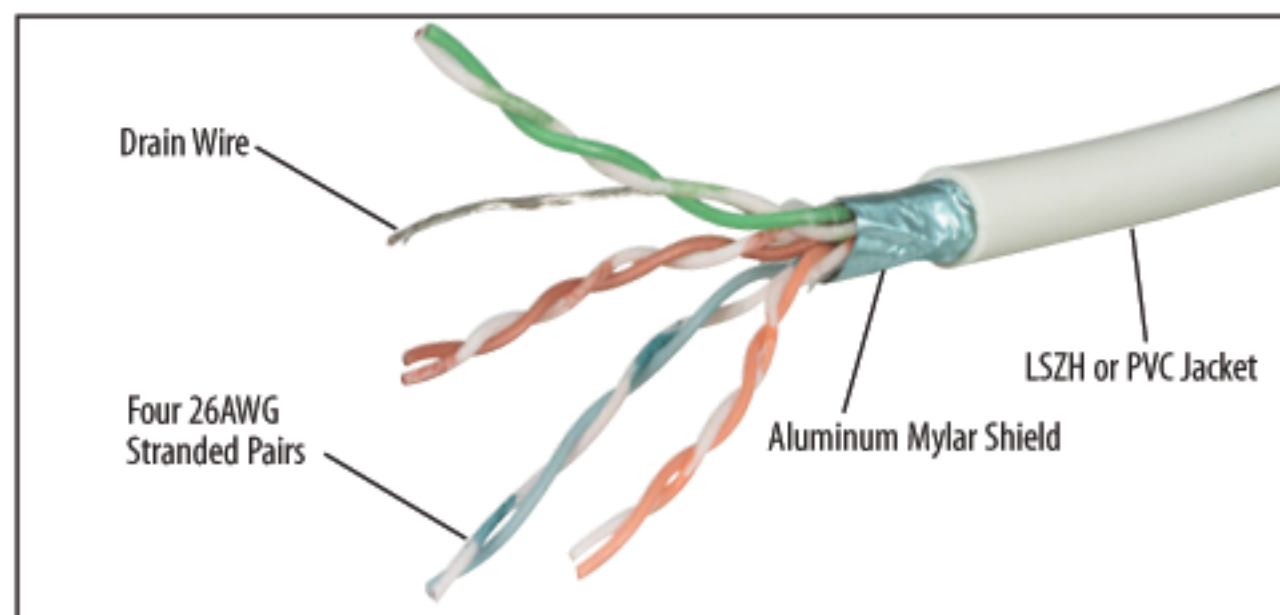

### Features for this product

- Min Bend Continuous Flex = 12.5x Cable OD
- Halogen-Free, Oil Resistant, PUR Jacket
- Fully Shielded RJ45 w/ integrated Strain relief
- EIA/TIA 568, TSB-36, ISO/IEC 11801
- Stock lengths up to 300 ft for direct runs to equipment

Designed for environments where ordinary patch cables fail, this exclusive ultra flexible Category 5E patch cord series from L-com is built to take a beating. With a Halogen-Free PUR jacket, the Hi-Flex series cables will not breakdown when exposed to oil based lubricants making these cables ideal for robotic control systems on the factory floor. With a braided shield and L-com's shielded RJ45 connectors, EMI/RFI interference is minimized. Get the cable that is designed for your factory environment; install the L-com Hi-Flex Series Patch Cables.

### Premium Category 6 RJ45 to RJ45 Shielded Patch Cables

Over the past couple of years, Category 6 performance has become the primary choice when installing new network cabling. With high bandwidth applications on the rise and network systems venturing into new areas such as factory environments, the need for shielded Cat 6 cable has also increased. L-com has stepped up to this new demand and created a line of high performance Cat 6 patch cables that feature a 100% foil shield and the option of either a PVC or Low Smoke Zero Halogen (LSZH) jacket.